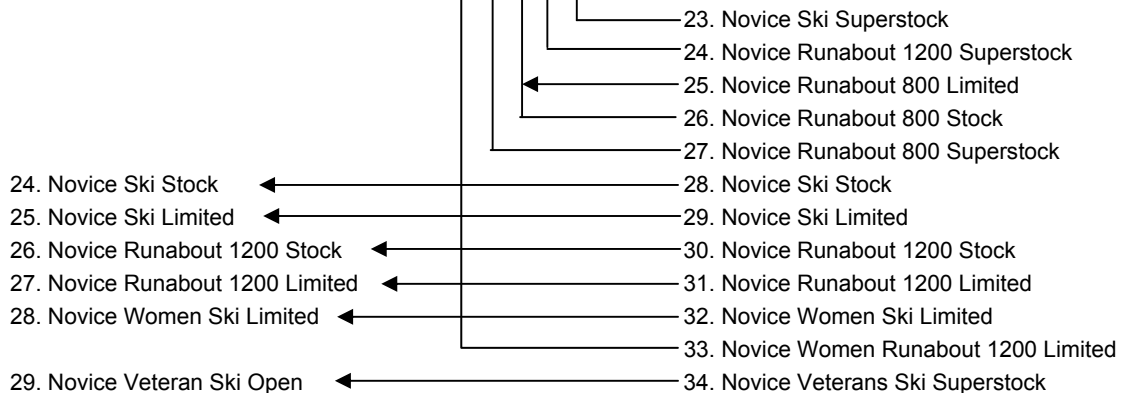

IJSBA World Finals Class Conversion

2005 Classes

2004 Classes

World Championship Classes

World Championship Classes

Novice National Championship Classes

Novice National Championship Classes

Notes

* For 2005 World Finals, Pro Ski and Pro Runabout will run under the Open modification rules.

Open is similar to current Superstock rules which will include 2005 rule changes.

2005 Rulebook is planned for late February 2005