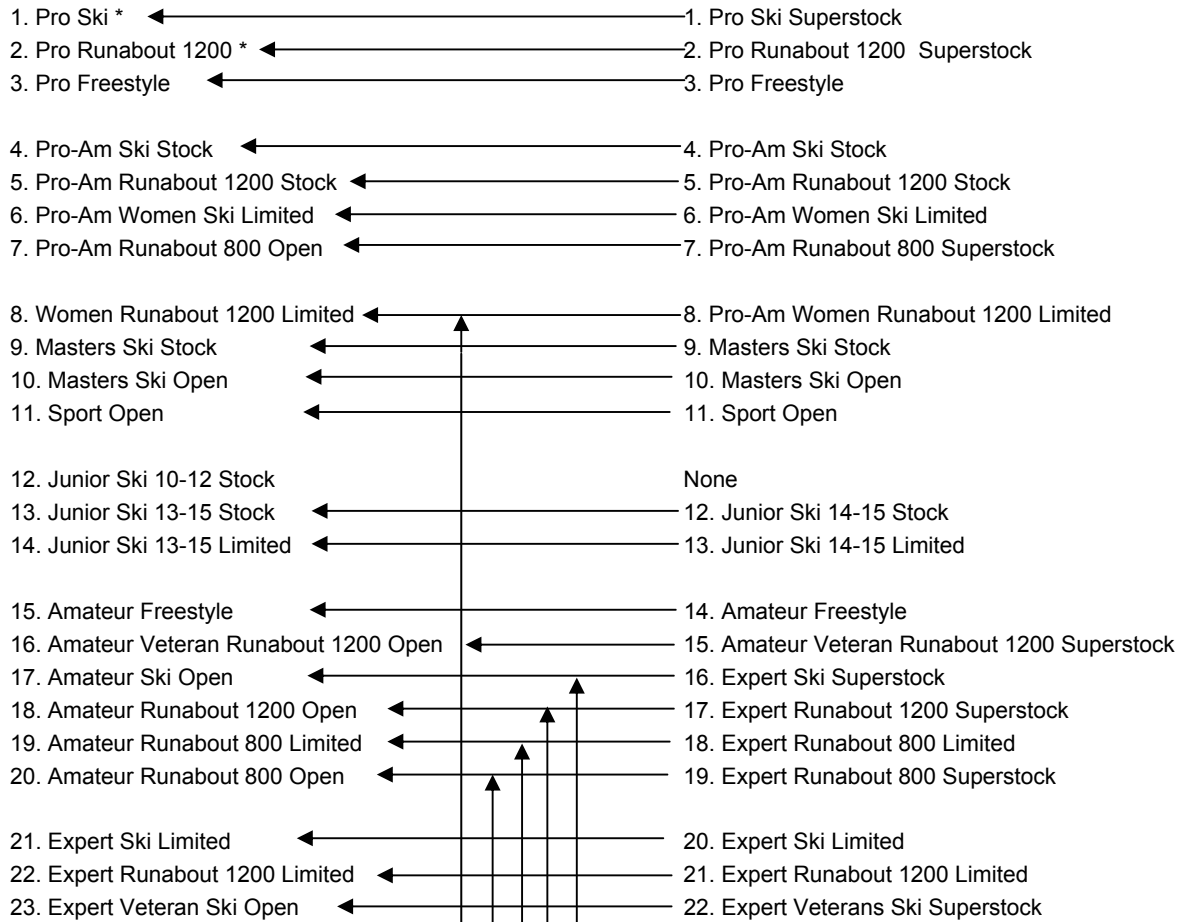

IJSBA World Finals Class Conversion

2005 Classes

2004 Classes

World Championship Classes

World Championship Classes

Novice National Championship Classes

Novice National Championship Classes

Notes

* For 2005 World Finals, Pro Ski and Pro Runabout will run under the Open modification rules.

Open is similar to current Superstock rules which will include 2005 rule changes.

2005 Rulebook is planned for late February 2005