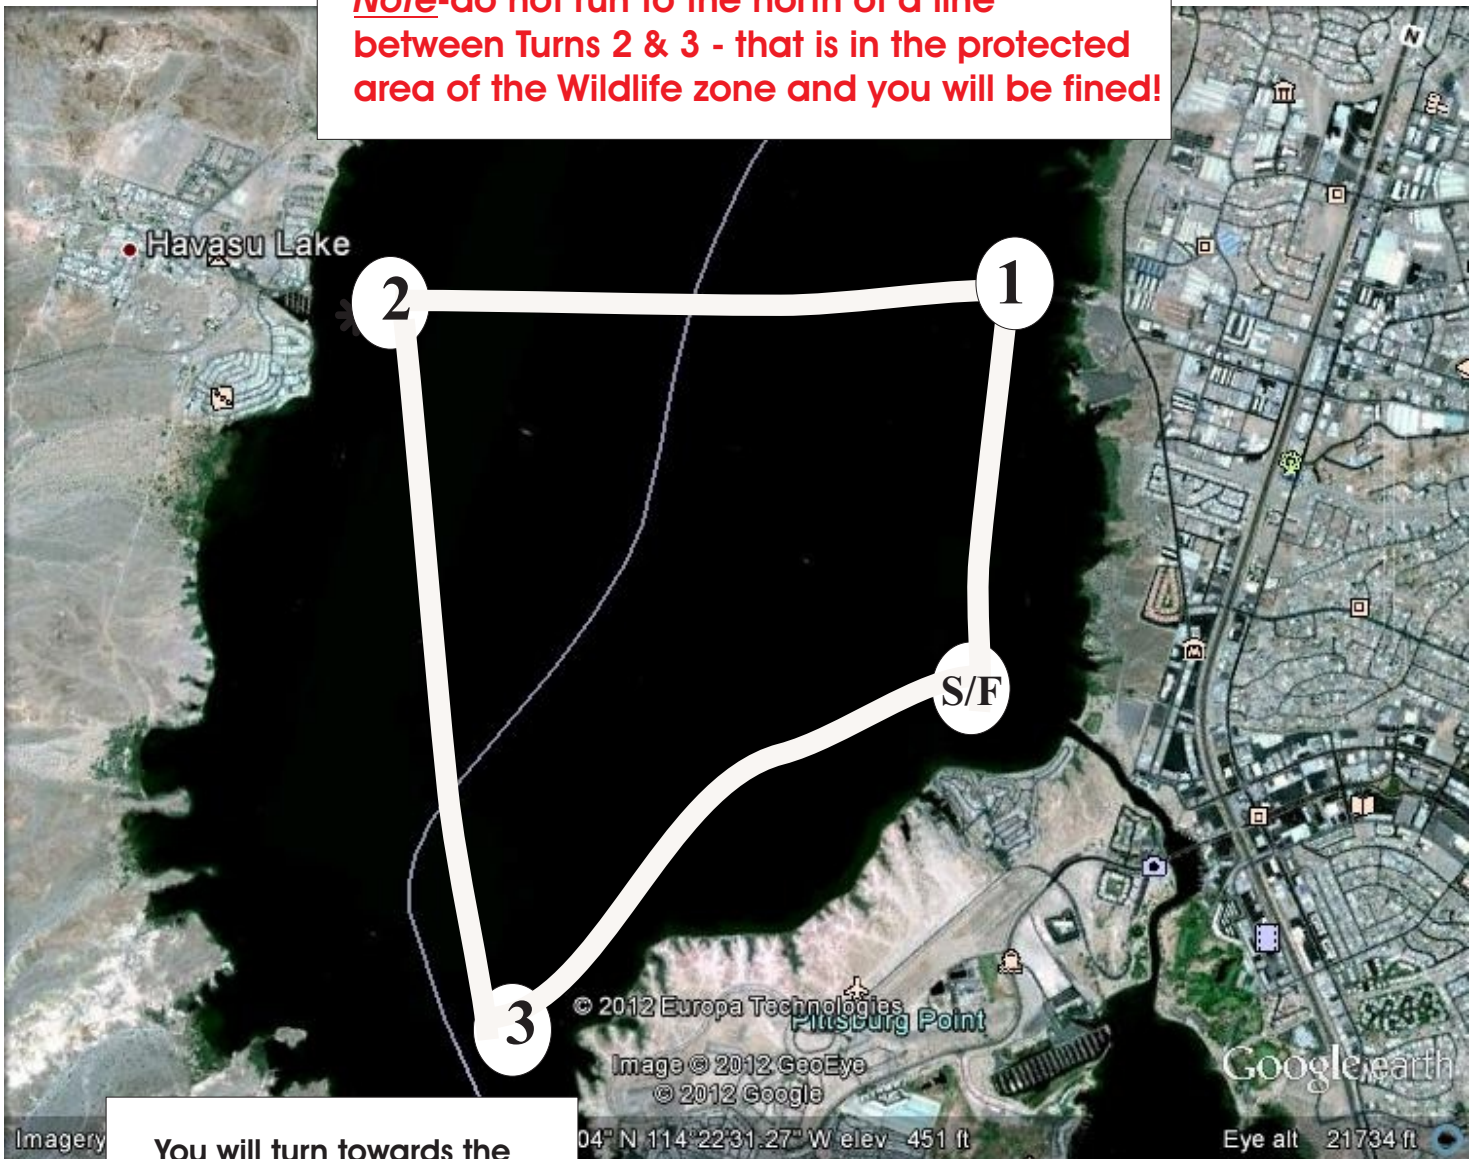

13th Mark Hahn Memorial 300 Mile PWC Endurance Race Sunday, February 12, 2017 8 am until 3 pm

**Note-do not run to the north of a line
between Turns 2 & 3 - that is in the protected
area of the Wildlife zone and you will be fined!**

**You will turn towards the
Start/finish after turn boat 3,
staying outside the no
wake zones!**

**NOTE: for information only -
subject to change**